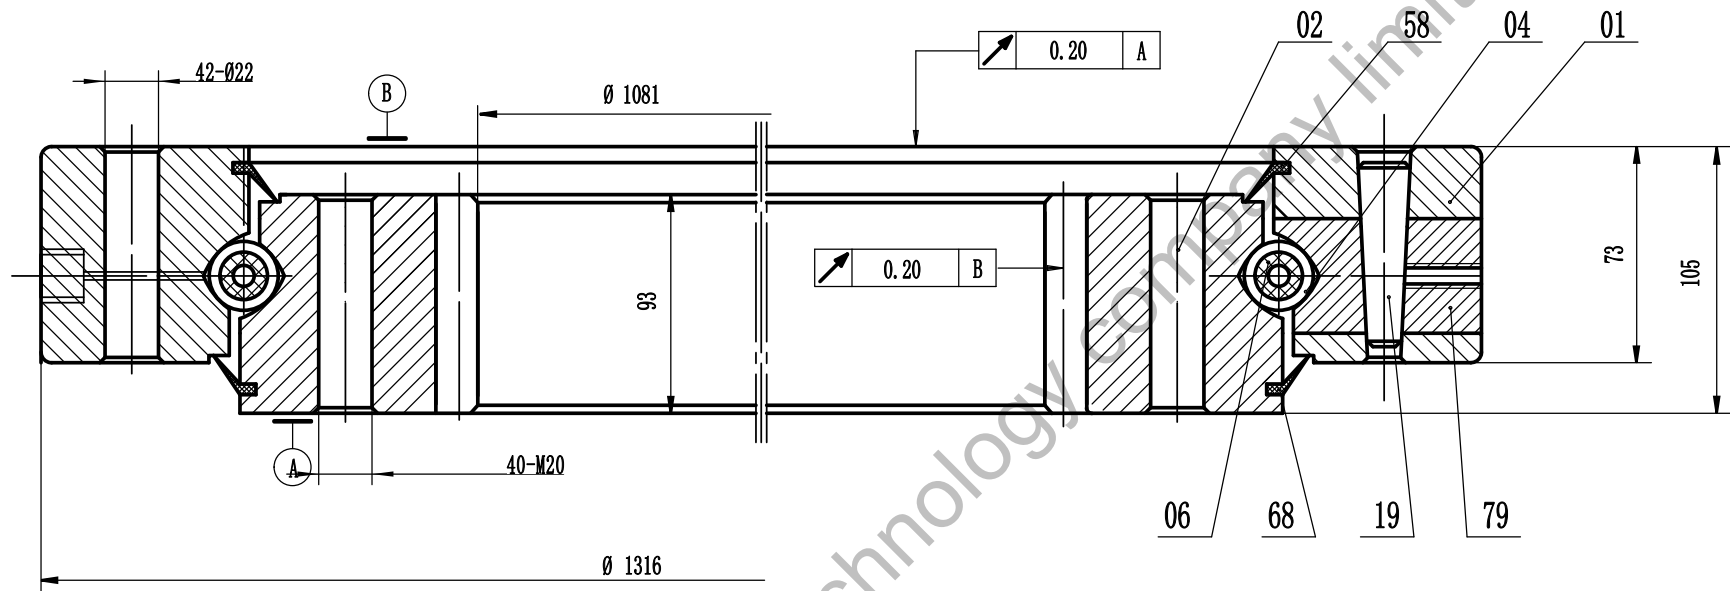

A-A

Remark:

1. Luoyang JCB Bearing Technology Co., Ltd is a technical Inc, specialize in designing and manufacturing slewing ring bearing, we can design and manufactur all kinds of slewing bearing according to client's requirement.
2. This drawing is reference for user, if you need formal drawing, please contact wth us sales@jcb-bearing.com, the official drawing will be submitted after order confirmation.

Contact information

Company Address : No.3 Lianmeng road, Luoyang, Henan, China.

Postal code : 471003

Phone : 86-379-68611678 Fax : 86-379-68611679

E-mail: sales@jcb-bearing.com

Reserved E-mail: sales@slewing-ring-bearings.com